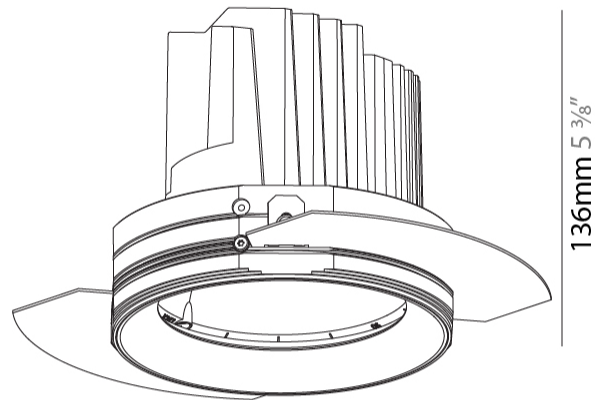

ELECTRICAL

Lamp Type: LED (Zhaga Standard)
Input Wattage (W): 28.6
Total Output Wattage (W): 26.4
Dimming: Tri-Mode (Non-Dimming and Phase Dimming (120Vac only) and 0-10V Dimming)
Driver Included: No
Driver Location: Recessed Housing
Driver Type: Constant Current - Universal
Driver Class: Class 2
Housing: See components
Input Voltage (V): 120 - 277
Constant Current (MA): 700

LED

Number of LEDs: 1
Color Temperature (°K): 2700 / 3000 / 3500 / 4000
Max. Delivered Lumen (lm): 2030 / 2080 / 2185 / 2230
Nominal Lumen (lm): 3210 / 3290 / 3459 / 3530
CRI: >90 CRI
Efficiency (%): 63.1 / 61.5 / 63.2
Lamp Life (hrs): 50000
Upon Request: RGB-W Tunable White Special Color Temperature Special LED

OPTICAL

Reflector°: 20 / 25 / 40
Adjustability: Rotational 355°; Tilt 30°
Upon Request: Special Beam Angles

RATINGS AND CERTIFICATIONS

Zaneen Group Inc. © 2024, T 1800-388-3382, F 416-247-9319, www.zaneen.com
Certified By: Certified for North American Standards
Available for International specifications by adding "INT" at the end of the existing Model #. For assistance on 'custom' specifications, contact zteam@zaneen.com.
IP Rating: IP20
If a conflict occurs to supply the best product, we reserve the right to change specifications or materials without notice. The most recent specification sheets are found at zaneen.com